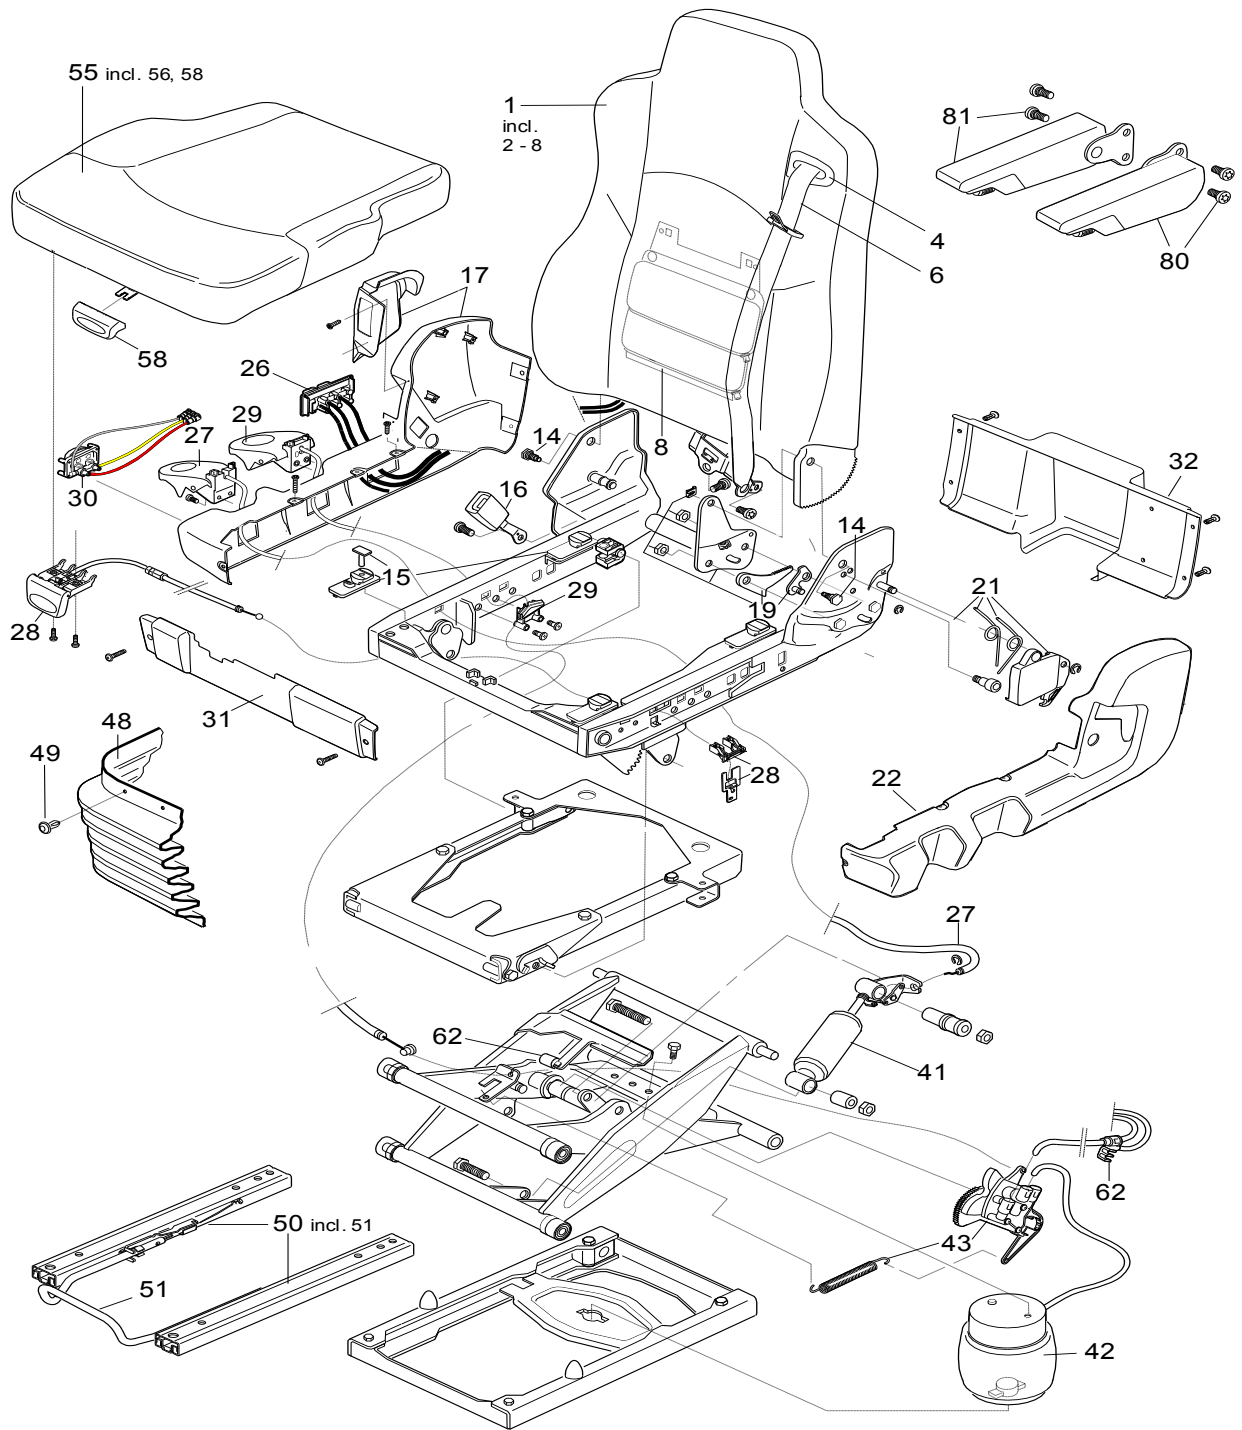

Model

ISRI 6832 / 872 , RH w/ LH belt

Ident- Nr.

V001630001, 86728, 86730

Spare part list

6832/872 Bus Seat RH Controls, LH 3PT Sear Be

Ident- Nr.

Prevost
MCI "J" Series
Van Hool
Caio (Alliance)

customers no.:

Stand

Pos	Description	Pc	Ident-Nr.	Remark
1	Backrest Frame & Cushion nude		015229-02/00	
2	Suspension & Seat Frame		015293-01/00	Includes 15, 19, 21, 27, 28, 41, 42, 43, 48, 49 & 50
4	Belt Guide LH/RH		929527-244/00E	
6	3 Point Seat Belt		929527-23/00	Can use 26023-01 Includes Belt and Buckle Ass'y
8	Air Lumbar Chambers		913841-06/00E	
14	Screws for Backrest Pivot		929527-62/00E	
15	Seat Pan Glides		914516-04/00E	Kit of 4 pces
16	Seat Belt Buckle		929527-21/00	
17	Side Cover R/H		929527-241/00E	
19	Backrest Recline Mechanism		928462-01/00	
21	Backrest Release Handle		929527-90/00E	
22	Side Coner LH Non control side		929527-242/00E	
26	Lumar Control Valve		29888-01	
27	Handle for Adj Shock & Cable		929527-43/00E	
28	Seat Tilt Handle and Cable		929527-40/00E	
29	Handle and Cable for Height Adj		929527-45/00	
30	Quick Air Realease Valve RH		929527-47/00	
31	Front Cover		929527-219/00	
32	Rear Cover		929527-243/00E	
41	Adjustable Shock		9889-08/00	
42	Air Spring		98872-19/00	
43	Height Control Valve		928474-109/00E	
48	Suspension bellows		09819-01/00	
49	Suspension Bellows fasteners		928462-44/00E	
50	Seat Slides w/Handle		928462-26/00	
51	Seat Slide handle		112358D01/06E	
55	Seat pan & Cushion nude		115780-03/00	
58	Cushion length Adj Handle		929527-77/00	
62	Plastic stop Valve		929527-22/00	
80	Armrest LH Nude		116121-00/00	
81	Armrest RH Nude		116122-00/00	